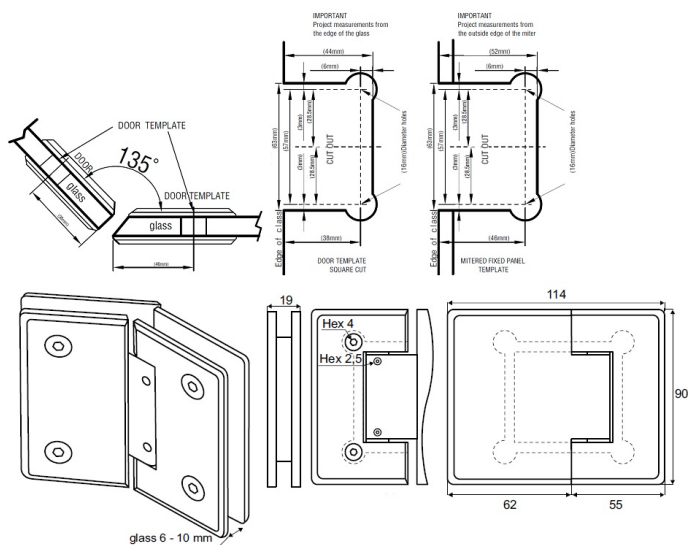

PRODUCT SHEET

Description:

Shower Hinge "CPH", 135DG, Alu-Look, Glass/Glass, 6-10mm Glass Thickness, W/Angle Adjustment Function & 25DG Return, Function, Brass Material, Chamfered Edges

Item number:

15.23.809-0

Units	Box	Carton	HS Code	Barcode
Pcs.		10	8302100090	 5704866059756

SISO A/S

Mileparken 11
DK-2740 Skovlunde
Denmark
VAT: DK 24786013

Phone +45 45 830 900

www.siso.dk
siso@siso.dk

Danske Bank
Nytorv Branch
Copenhagen
SWIFT: DABADKKK

Account no.
4180 3112 112936
IBAN Account
DK7230003112112936